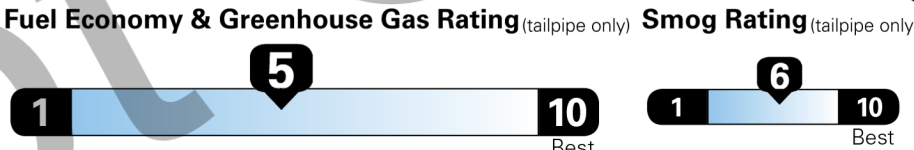

This vehicle emits 393 grams CO₂ per mile. The best emits 0 grams per mile (tailpipe only). Producing and distributing fuel also create emissions; learn more at fuel economy.gov.

Actual results will vary for many reasons, including driving conditions and how you drive and maintain your vehicle. The average new vehicle gets 28 MPG and costs $9,500 to fuel over 5 years. Cost estimates are based on 15,000 miles per year at $3.50 per gallon. MPGe is miles per gasoline gallon equivalent. Vehicle emissions are a significant cause of climate change and smog.

fuel economy.gov
Calculate personalized estimates and compare vehicles

MANUFACTURER'S SUGGESTED RETAIL PRICE[†] **$37,375.00**

[†]Manufacturer's suggested retail price excludes delivery processing and handling fees, license and title fees, applicable federal, state and local taxes, and dealer and distributor options and accessories.

36 month/36,000-mile limited warranty on all Southeast Toyota Distributors, LLC options, contact your local Toyota dealership for more information.

TOTAL DISTRIBUTOR'S OPTIONS	$ 5,126.00
DELIVERY, PROCESSING AND HANDLING FEE	1,495.00
DESTINATION FUEL SURCHARGE	0.00
TOTAL SUGGESTED RETAIL PRICE	$ 43,996.00

DELIVERED BY TRUCK TO: 10117

VALDOSTA TOYOTA
2980 JAMES CIRCLE
VALDOSTA, GA 31601

D064