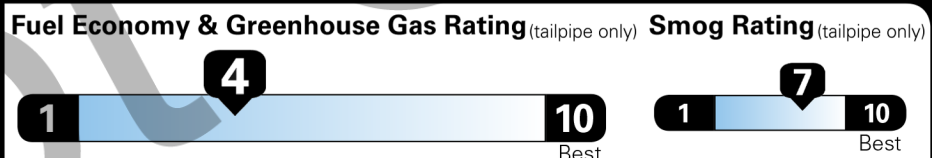

Source: National Highway Traffic Safety Administration (NHTSA)

www.safercar.gov or 1-888-327-4236

EPA DOT Fuel Economy and Environment

Gasoline Vehicle

Fuel Economy

21 MPG
 combined city/hwy

19 city
 23 highway

4.8 gallons per 100 miles

Small Pickups range from 18 to 37 MPG. The best vehicle rates 140 MPGe.

You spend \$3,000 more in fuel costs over 5 years compared to the average new vehicle.

Annual fuel COST
\$2,550