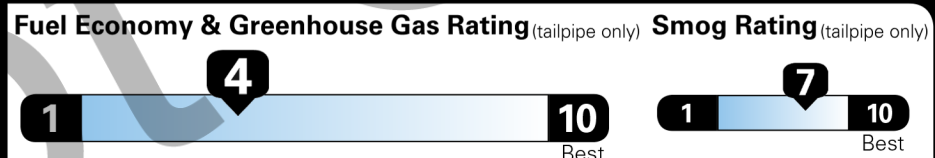

Source: National Highway Traffic Safety Administration (NHTSA)

www.safercar.gov or 1-888-327-4236

EPA DOT Fuel Economy and Environment

Gasoline Vehicle

Fuel Economy
21 MPG
 combined city/hwy
4.8 gallons per 100 miles

Small Pickups range from 18 to 37 MPG. The best vehicle rates 140 MPGe.

You spend \$3,000 more in fuel costs over 5 years compared to the average new vehicle.

Annual fuel COST \$2,550

This vehicle emits 424 grams CO₂ per mile. The best emits 0 grams per mile (tailpipe only). Producing and distributing fuel also create emissions; learn more at fueleconomy.gov.