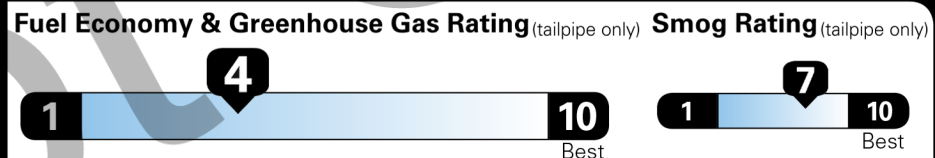

This vehicle emits 424 grams CO₂ per mile. The best emits 0 grams per mile (tailpipe only). Producing and distributing fuel also create emissions; learn more at fueleconomy.gov.

Actual results will vary for many reasons, including driving conditions and how you drive and maintain your vehicle. The average new vehicle gets 28 MPG and costs $9,750 to fuel over 5 years. Cost estimates are based on 15,000 miles per year at $3.60 per gallon. MPGe is miles per gasoline gallon equivalent. Vehicle emissions are a significant cause of climate change and smog.

fueleconomy.gov
Calculate personalized estimates and compare vehicles

MANUFACTURER'S SUGGESTED RETAIL PRICE[†] $40,470.00

[†]Manufacturer's suggested retail price excludes delivery processing and handling fees, license and title fees, applicable federal, state and local taxes, and dealer and distributor options and accessories.

36 month/36,000-mile limited warranty on all Southeast Toyota Distributors, LLC options, contact your local Toyota dealership for more information.

TOTAL DISTRIBUTOR'S OPTIONS $1,906.00
DELIVERY, PROCESSING AND HANDLING FEE 1,495.00
DESTINATION FUEL SURCHARGE 0.00
TOTAL SUGGESTED RETAIL PRICE $ 43,871.00

DELIVERED BY TRUCK TO: 09190

DAYTONA TOYOTA
451 N. NOVA ROAD
DAYTONA BEACH, FL 32114

A120