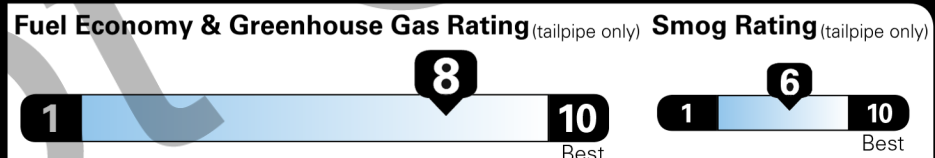

This vehicle emits 186 grams CO₂ per mile. The best emits 0 grams per mile (tailpipe only). Producing and distributing fuel also create emissions; learn more at fueleconomy.gov.

Actual results will vary for many reasons, including driving conditions and how you drive and maintain your vehicle. The average new vehicle gets 28 MPG and costs $9,500 to fuel over 5 years. Cost estimates are based on 15,000 miles per year at $3.50 per gallon. MPGe is miles per gasoline gallon equivalent. Vehicle emissions are a significant cause of climate change and smog.

fueleconomy.gov
Calculate personalized estimates and compare vehicles

MANUFACTURER'S SUGGESTED RETAIL PRICE[†] **$31,000.00**

[†]Manufacturer's suggested retail price excludes delivery processing and handling fees, license and title fees, applicable federal, state and local taxes, and dealer and distributor options and accessories.

36 month/36,000-mile limited warranty on all Southeast Toyota Distributors, LLC options, contact your local Toyota dealership for more information.

TOTAL DISTRIBUTOR'S OPTIONS	$ 1,446.00
DELIVERY, PROCESSING AND HANDLING FEE	1,135.00
DESTINATION FUEL SURCHARGE	0.00
TOTAL SUGGESTED RETAIL PRICE	$ 33,581.00

DELIVERED BY TRUCK TO: 10117

VALDOSTA TOYOTA
2980 JAMES CIRCLE
VALDOSTA, GA 31601

C087