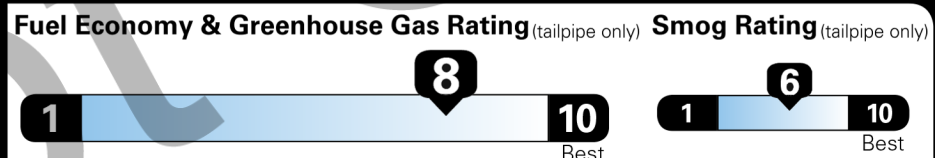

This vehicle emits 173 grams CO₂ per mile. The best emits 0 grams per mile (tailpipe only). Producing and distributing fuel also create emissions; learn more at fueleconomy.gov.

Actual results will vary for many reasons, including driving conditions and how you drive and maintain your vehicle. The average new vehicle gets 28 MPG and costs $9,500 to fuel over 5 years. Cost estimates are based on 15,000 miles per year at $3.50 per gallon. MPGe is miles per gasoline gallon equivalent. Vehicle emissions are a significant cause of climate change and smog.

fueleconomy.gov
Calculate personalized estimates and compare vehicles

MANUFACTURER'S SUGGESTED RETAIL PRICE[†] $30,835.00

[†]Manufacturer's suggested retail price excludes delivery processing and handling fees, license and title fees, applicable federal, state and local taxes, and dealer and distributor options and accessories.

36 month/36,000-mile limited warranty on all Southeast Toyota Distributors, LLC options, contact your local Toyota dealership for more information.

TOTAL DISTRIBUTOR'S OPTIONS $ 3,765.00
DELIVERY, PROCESSING AND HANDLING FEE 1,135.00
DESTINATION FUEL SURCHARGE 0.00
TOTAL SUGGESTED RETAIL PRICE $ 35,735.00

DELIVERED BY TRUCK TO: 10117

VALDOSTA TOYOTA
2980 JAMES CIRCLE
VALDOSTA, GA 31601

B116