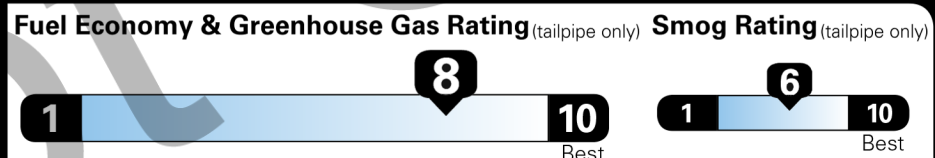

Actual results will vary for many reasons, including driving conditions and how you drive and maintain your vehicle. The average new vehicle gets 28 MPG and costs $9,500 to fuel over 5 years. Cost estimates are based on 15,000 miles per year at $3.50 per gallon. MPGe is miles per gasoline gallon equivalent. Vehicle emissions are a significant cause of climate change and smog.

fueleconomy.gov
Calculate personalized estimates and compare vehicles

MANUFACTURER'S SUGGESTED RETAIL PRICE[†] $32,335.00

[†]Manufacturer's suggested retail price excludes delivery processing and handling fees, license and title fees, applicable federal, state and local taxes, and dealer and distributor options and accessories.

36 month/36,000-mile limited warranty on all Southeast Toyota Distributors, LLC options, contact your local Toyota dealership for more information.

TOTAL DISTRIBUTOR'S OPTIONS $ 1,826.00
DELIVERY, PROCESSING AND HANDLING FEE 1,135.00
DESTINATION FUEL SURCHARGE 0.00
TOTAL SUGGESTED RETAIL PRICE $ 35,296.00

DELIVERED BY TRUCK TO: 10117

VALDOSTA TOYOTA
2980 JAMES CIRCLE
VALDOSTA, GA 31601

E120