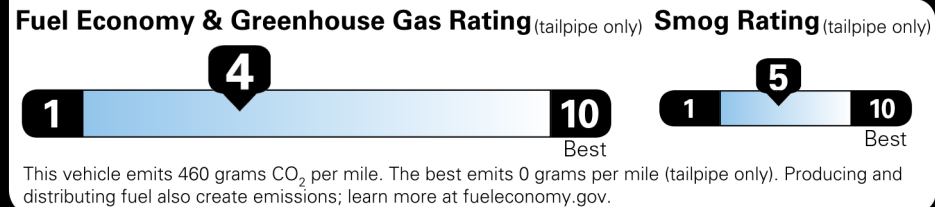

For Full Product Details: Please Visit Toyota.com/Tundra
Full Tank of Gas

BASE MANUFACTURER'S SUGGESTED RETAIL PRICE $56,905.00

OPTIONAL EQUIPMENT		
FE	50 State Emissions	
EJ	JBL 12-Speaker Premium Audio Premium Audio Including Subwoofer & Amplifier	565.00
LX	Limited Premium Package - Includes Premium LED Headlights and Towing Technology Package	395.00
LY	Panoramic View Monitor (PVM)	950.00
LZ	Limited Power Package - Includes Qi-Compatible Wireless Smartphone Charging, Bed + Cabin Power Supply (400W/120V AC), and LED Bed Lights	385.00
PC	Premium Paint	425.00
SR	Power tilt/slide panoramic roof with power sunshade	1,350.00
WS	Heated Leather Steering Wheel	150.00
7R	Emergency Kit	75.00
59	Phone Cables - Smart USB	70.00
3D	Black Front Bumper Letters	99.00
2T	All Weather Floor Liners	179.00
VA	Center Console Safe	395.00
T7	Tailgate Insert - Black	89.00
LB	Non-Skid Spray-On Bed Liner	599.00

Not Original - Copy

EPA DOT Fuel Economy and Environment

Gasoline Vehicle

Fuel Economy

19 MPG Std Pickups range from 12 to 73 MPG. The best vehicle rates 140 MPGe.

17 22
city highway

5.3 gallons per 100 miles

You spend $4,500 more in fuel costs over 5 years compared to the average new vehicle.

Annual fuel cost $2,850

Actual results will vary for many reasons, including driving conditions and how you drive and maintain your vehicle. The average new vehicle gets 28 MPG and costs $9,750 to fuel over 5 years. Cost estimates are based on 15,000 miles per year at $3.60 per gallon. MPGe is miles per gasoline gallon equivalent. Vehicle emissions are a significant cause of climate change and smog.

fuel economy.gov
Calculate personalized estimates and compare vehicles

MANUFACTURER'S SUGGESTED RETAIL PRICE[†]	$62,631.00
DELIVERY, PROCESSING AND HANDLING FEE	1,945.00
TOTAL SUGGESTED RETAIL PRICE	$64,576.00

[†]Manufacturer's suggested retail price excludes delivery processing and handling fees, license and title fees, applicable federal, state and local taxes, and dealer and distributor options and accessories.

Delivered by Truck to: 45082
LOYALTY TOYOTA
2000 WALTHALL CENTER DR.
P.O. BOX 2189
CHESTER VA23831

TML1E1N1S0F0W0