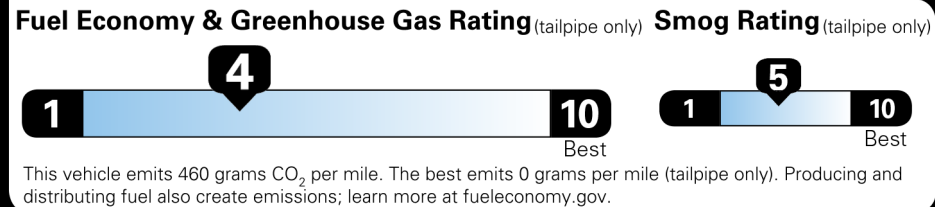

For Full Product Details:
Please Visit Toyota.com/Tundra

Full Tank of Gas

BASE MANUFACTURER'S SUGGESTED RETAIL PRICE $50,550.00

OPTIONAL EQUIPMENT		
FE	50 State Emissions	
ME	SR5 Painted BSM Mirror	60.00
RQ	TRD Sport Premium Package - Includes 20-inch TRD alloy wheels, TRD grille, "TRD SPORT" bed-side decal, lowered sport suspension with Bilstein shocks, red TRD engine start button, TRD leather shift knob, aluminum sport pedals, SofTex-trimmed seats, 8-way power adjustable front seats with 2-way power lumbar, heated front seats, dual zone automatic climate control, and color-keyed outer door handles	4,280.00
SZ	SR5 Convenience Package - Includes Blind Spot Monitor (BSM), Front and Rear Parking Assist with Automatic Braking, and large fuel tank (32.2 gallons)	1,510.00
WS	Heated Leather Steering Wheel	320.00
2T	All Weather Floor Liners	179.00
D5	Stainless Steel Door Edge Guard	155.00
WL	Wheel Locks	80.00

EPA DOT Fuel Economy and Environment

Gasoline Vehicle

Fuel Economy

19 MPG Std Pickups range from 12 to 73 MPG. The best vehicle rates 140 MPGe.

17 city 22 highway

5.3 gallons per 100 miles

You spend $4,500 more in fuel costs over 5 years compared to the average new vehicle.

Annual fuel cost $2,850

Actual results will vary for many reasons, including driving conditions and how you drive and maintain your vehicle. The average new vehicle gets 28 MPG and costs $9,750 to fuel over 5 years. Cost estimates are based on 15,000 miles per year at $3.60 per gallon. MPGe is miles per gasoline gallon equivalent. Vehicle emissions are a significant cause of climate change and smog.

fuel economy.gov
Calculate personalized estimates and compare vehicles

MANUFACTURER'S SUGGESTED RETAIL PRICE[†]	$57,134.00
DELIVERY, PROCESSING AND HANDLING FEE	1,850.00
TOTAL SUGGESTED RETAIL PRICE	$58,984.00

[†]Manufacturer's suggested retail price excludes delivery processing and handling fees, license and title fees, applicable federal, state and local taxes, and dealer and distributor options and accessories.

Delivered by Truck to: 44024
FAITH'S TOYOTA FORD
6896 ROUTE 5 SOUTH
WESTMINSTER VT05158

TML1E1N1S0F0W0