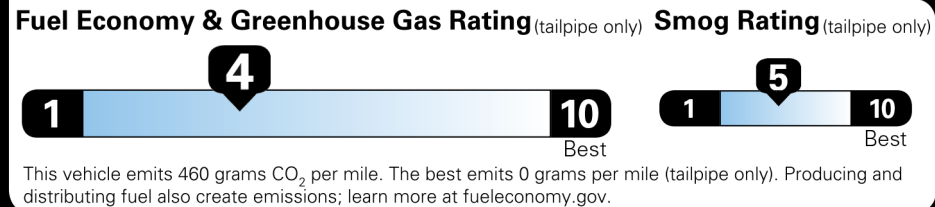

For Full Product Details:
Please Visit Toyota.com/Tundra

Full Tank of Gas

BASE MANUFACTURER'S SUGGESTED RETAIL PRICE $50,550.00

OPTIONAL EQUIPMENT

FE	50 State Emissions	
ME	SR5 Painted BSM Mirror	60.00
RQ	TRD Sport Premium Package - Includes 20-inch TRD alloy wheels, TRD grille, "TRD SPORT" bed-side decal, lowered sport suspension with Bilstein shocks, red TRD engine start button, TRD leather shift knob, aluminum sport pedals, SofTex-trimmed seats, 8-way power adjustable front seats with 2-way power lumbar, heated front seats, dual zone automatic climate control, and color-keyed outer door handles	4,280.00
SZ	SR5 Convenience Package - Includes Blind Spot Monitor (BSM), Front and Rear Parking Assist with Automatic Braking, and large fuel tank (32.2 gallons)	1,510.00
WS	Heated Leather Steering Wheel	320.00
2T	All Weather Floor Liners	179.00
D5	Stainless Steel Door Edge Guard	155.00
WL	Wheel Locks	80.00

EPA DOT Fuel Economy and Environment

Gasoline Vehicle

Fuel Economy

19 MPG Std Pickups range from 12 to 73 MPG. The best vehicle rates 140 MPGe.

17 22
city highway

5.3 gallons per 100 miles

You spend $4,500 more in fuel costs over 5 years compared to the average new vehicle.

Annual fuel cost $2,850

Actual results will vary for many reasons, including driving conditions and how you drive and maintain your vehicle. The average new vehicle gets 28 MPG and costs $9,750 to fuel over 5 years. Cost estimates are based on 15,000 miles per year at $3.60 per gallon. MPGe is miles per gasoline gallon equivalent. Vehicle emissions are a significant cause of climate change and smog.

fuel economy.gov
Calculate personalized estimates and compare vehicles

MANUFACTURER'S SUGGESTED RETAIL PRICE[†]	$57,134.00
DELIVERY, PROCESSING AND HANDLING FEE	1,850.00
TOTAL SUGGESTED RETAIL PRICE	$58,984.00

[†]Manufacturer's suggested retail price excludes delivery processing and handling fees, license and title fees, applicable federal, state and local taxes, and dealer and distributor options and accessories.

Delivered by Truck to: 44024
FAITH'S TOYOTA FORD
6896 ROUTE 5 SOUTH
WESTMINSTER VT05158

TML1E1N1S0F0W0