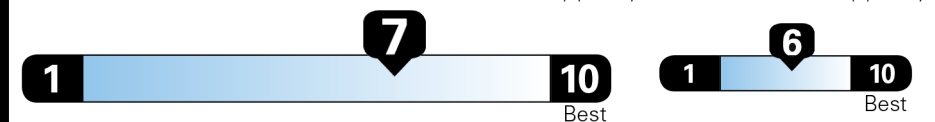

31 city
 40 highway

Compacts range from 17 to 105 MPG. The best vehicle rates 140 MPGe.

You save \$1,750
 in fuel costs over 5 years compared to the average new vehicle.

Annual fuel cost

\$1,550

Fuel Economy & Greenhouse Gas Rating (tailpipe only) Smog Rating (tailpipe only)