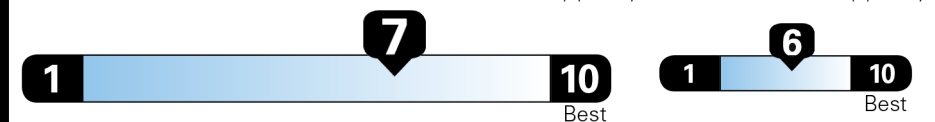

31 city 40 highway

Compacts range from 17 to 105 MPG. The best vehicle rates 140 MPGe.

You save \$1,750
 in fuel costs over 5 years compared to the average new vehicle.

Annual fuel cost

\$1,550

Fuel Economy & Greenhouse Gas Rating (tailpipe only) Smog Rating (tailpipe only)