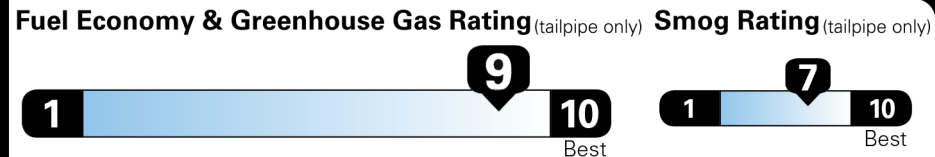

This vehicle emits 60 grams CO₂ per mile. The best emits 0 grams per mile (tailpipe only). Producing and distributing fuel and electricity also create emissions; learn more at fueleconomy.gov.

Actual results will vary for many reasons, including driving conditions and how you drive and maintain your vehicle. The average new vehicle gets 28 MPG and costs $9,750 to fuel over 5 years. Cost estimates are based on 15,000 miles per year at $3.60 per gallon and $0.15 per kW-hr. This is a dual fueled automobile. MPGe is miles per gasoline gallon equivalent. Vehicle emissions are a significant cause of climate change and smog.

fueleconomy.gov

Calculate personalized estimates and compare vehicles

MANUFACTURER'S SUGGESTED RETAIL PRICE† $42,098.00

DELIVERY, PROCESSING AND HANDLING FEE 1,135.00

TOTAL SUGGESTED RETAIL PRICE $43,233.00

†Manufacturer's suggested retail price excludes delivery processing and handling fees, license and title fees, applicable federal, state and local taxes, and dealer and distributor options and accessories.

Delivered by Truck to: 36106
TOYOTA OF GLADSTONE
19375 SE MCLOUGHLIN BLVD.
GLADSTONE OR97027

TML1E1N2S0F0W0