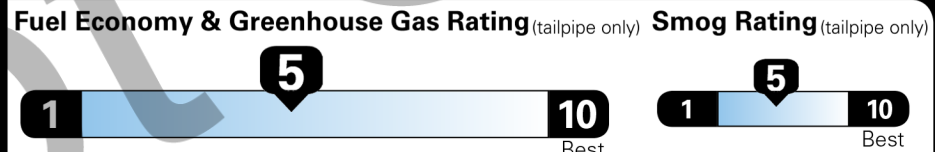

Annual fuel COST $2,750