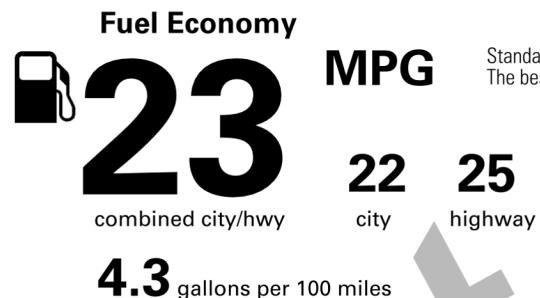

EPA DOT Fuel Economy and Environment

Gasoline Vehicle

Annual fuel COST \$2,750

Actual results will vary for many reasons, including driving conditions and how you drive and maintain your vehicle. The average new vehicle gets 28 MPG and costs \$9,500 to fuel over 5 years. Cost estimates are based on 15,000 miles per year at \$4.25 per gallon. MPGe is miles per gasoline gallon equivalent. Vehicle emissions are a significant cause of climate change and smog.