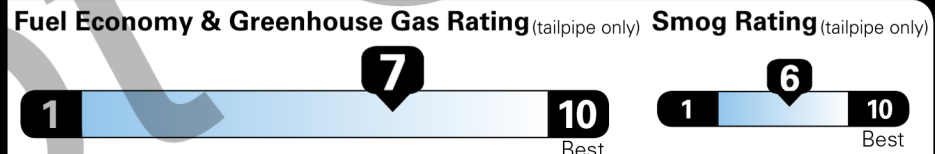

This vehicle emits 224 grams CO₂ per mile. The best emits 0 grams per mile (tailpipe only). Producing and distributing fuel also create emissions; learn more at fuel economy.gov.

Actual results will vary for many reasons, including driving conditions and how you drive and maintain your vehicle. The average new vehicle gets 28 MPG and costs $9,500 to fuel over 5 years. Cost estimates are based on 15,000 miles per year at $3.50 per gallon. MPGe is miles per gasoline gallon equivalent. Vehicle emissions are a significant cause of climate change and smog.

fuel economy.gov
Calculate personalized estimates and compare vehicles

MANUFACTURER'S SUGGESTED RETAIL PRICE[†] $35,410.00

[†]Manufacturer's suggested retail price excludes delivery processing and handling fees, license and title fees, applicable federal, state and local taxes, and dealer and distributor options and accessories.

36 month/36,000-mile limited warranty on all Southeast Toyota Distributors, LLC options, contact your local Toyota dealership for more information.

TOTAL DISTRIBUTOR'S OPTIONS $1,326.00
DELIVERY, PROCESSING AND HANDLING FEE 1,395.00
DESTINATION FUEL SURCHARGE 0.00

TOTAL SUGGESTED RETAIL PRICE $ 38,131.00

DELIVERED BY TRUCK TO: 09190

DAYTONA TOYOTA
451 N. NOVA ROAD
DAYTONA BEACH, FL 32114

A110