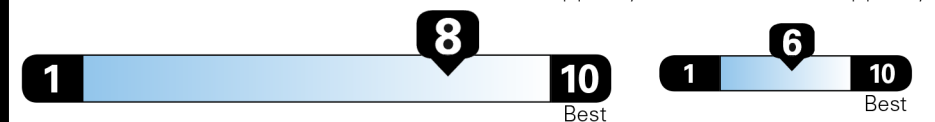

Fuel Economy & Greenhouse Gas Rating (tailpipe only) Smog Rating (tailpipe only)

This vehicle emits 72 grams CO₂ per mile. The best emits 0 grams per mile (tailpipe only). Producing and distributing fuel and electricity also create emissions; learn more at fueleconomy.gov.

Actual results will vary for many reasons, including driving conditions and how you drive and maintain your vehicle. The average new vehicle gets 28 MPG and costs $9,500 to fuel over 5 years. Cost estimates are based on 15,000 miles per year at $3.50 per gallon and $0.16 per kW-hr. This is a dual fueled automobile. MPGe is miles per gasoline gallon equivalent. Vehicle emissions are a significant cause of climate change and smog.

fueleconomy.gov

Calculate personalized estimates and compare vehicles

MANUFACTURER'S SUGGESTED RETAIL PRICE† $46,772.00

DELIVERY, PROCESSING AND HANDLING FEE 1,395.00

TOTAL SUGGESTED RETAIL PRICE $48,167.00

†Manufacturer's suggested retail price excludes delivery processing and handling fees, license and title fees, applicable federal, state and local taxes, and dealer and distributor options and accessories.

Delivered by Truck to: 36106
TOYOTA OF GLADSTONE
19375 SE MCLOUGHLIN BLVD.
GLADSTONE OR97027

TML1E1N1S0F0W0