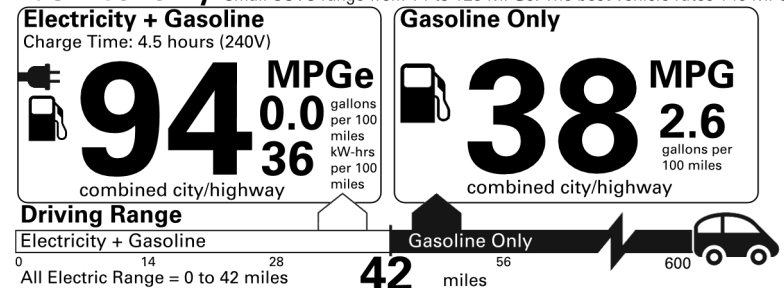

- For Full Product Details, Please Visit Toyota.com/RAV4Prime  
 \*\*\*Full Tank of Gas\*\*\*

**BASE MANUFACTURER'S SUGGESTED RETAIL PRICE \$43,690.00**

**OPTIONAL EQUIPMENT**

FE	50 State Emissions	
CO	Weather & Moonroof Package - Heated Leather-Trimmed Steering Wheel, Rear Outboard Passenger Heated Seating, Rain-Sensing Variable Intermittent Windshield Wipers w/ De-Icer Function, & Power Tilt/Slide Moonroof	1,665.00
2T.	All Weather Floor Liners and Cargo Liner	309.00
3T.	Roof Rack Cross Bars	315.00
MF.	Mudguard	150.00
WL.	Wheel Lock	65.00

Not Original - Copy

Created on 2024-07-08 15:55:13 (UTC)

**EPA DOT Fuel Economy and Environment**

**Plug-In Hybrid Vehicle Electricity-Gasoline**

**Fuel Economy** Small SUVs range from 14 to 123 MPGe. The best vehicle rates 140 MPGe.