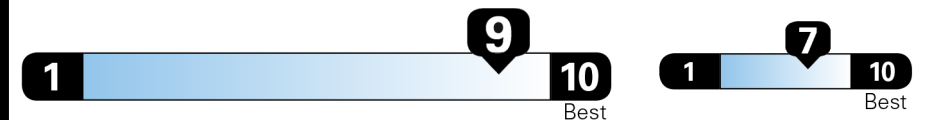

Fuel Economy & Greenhouse Gas Rating (tailpipe only) Smog Rating (tailpipe only)

This vehicle emits 72 grams CO₂ per mile. The best emits 0 grams per mile (tailpipe only). Producing and distributing fuel and electricity also create emissions; learn more at fueleconomy.gov.

Actual results will vary for many reasons, including driving conditions and how you drive and maintain your vehicle. The average new vehicle gets 28 MPG and costs $9,750 to fuel over 5 years. Cost estimates are based on 15,000 miles per year at $3.60 per gallon and $0.15 per kW-hr. This is a dual fueled automobile. MPGe is miles per gasoline gallon equivalent. Vehicle emissions are a significant cause of climate change and smog.

fueleconomy.gov

Calculate personalized estimates and compare vehicles

MANUFACTURER'S SUGGESTED RETAIL PRICE† $46,194.00

DELIVERY, PROCESSING AND HANDLING FEE 1,350.00

TOTAL SUGGESTED RETAIL PRICE $47,544.00

†Manufacturer's suggested retail price excludes delivery processing and handling fees, license and title fees, applicable federal, state and local taxes, and dealer and distributor options and accessories.

Delivered by Truck to: 44024
FAITH'S TOYOTA FORD
6896 ROUTE 5 SOUTH
WESTMINSTER VT05158

TML1E1N2S0F0W0