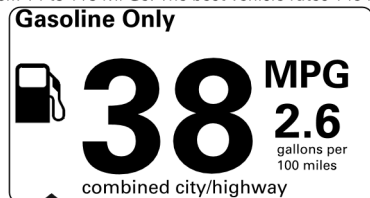

- For Full Product Details, Please Visit Toyota.com/RAV4Prime
 Full Tank of Gas

BASE MANUFACTURER'S SUGGESTED RETAIL PRICE \$43,865.00

OPTIONAL EQUIPMENT

FE	50 State Emissions	
CO	Weather & Moonroof Package - Heated Leather-Trimmed Steering Wheel, Rear Outboard Passenger Heated Seating, Rain-Sensing Variable Intermittent Windshield Wipers w/ De-Icer Function, & Power Tilt/Slide Moonroof	1,665.00
2T.	All Weather Floor Liners and Cargo Liner	329.00
3J.	Blackout Emblem Overlays	175.00
3T.	Roof Rack Cross Bars	315.00
D9.	Door Sill Protector	199.00
EF.	Rear Bumper Applique	69.00
MF.	Mudguard	155.00

Not Original - Copy

Created on 2024-12-04 11:06:34 (UTC)

EPA DOT Fuel Economy and Environment

Plug-In Hybrid Vehicle Electricity-Gasoline

Fuel Economy Small SUVs range from 14 to 118 MPGe. The best vehicle rates 140 MPGe.