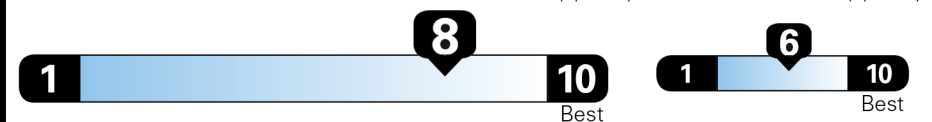

Fuel Economy & Greenhouse Gas Rating (tailpipe only) Smog Rating (tailpipe only)

This vehicle emits 72 grams CO₂ per mile. The best emits 0 grams per mile (tailpipe only). Producing and distributing fuel and electricity also create emissions; learn more at fueleconomy.gov.

Actual results will vary for many reasons, including driving conditions and how you drive and maintain your vehicle. The average new vehicle gets 28 MPG and costs $9,500 to fuel over 5 years. Cost estimates are based on 15,000 miles per year at $3.50 per gallon and $0.16 per kW-hr. This is a dual fueled automobile. MPGe is miles per gasoline gallon equivalent. Vehicle emissions are a significant cause of climate change and smog.

fueleconomy.gov

Calculate personalized estimates and compare vehicles

MANUFACTURER'S SUGGESTED RETAIL PRICE† $46,772.00

DELIVERY, PROCESSING AND HANDLING FEE 1,395.00

TOTAL SUGGESTED RETAIL PRICE $48,167.00

†Manufacturer's suggested retail price excludes delivery processing and handling fees, license and title fees, applicable federal, state and local taxes, and dealer and distributor options and accessories.

Delivered by Truck to: 36106
TOYOTA OF GLADSTONE
19375 SE MCLOUGHLIN BLVD.
GLADSTONE OR97027

TML1E1N1S0F0W0