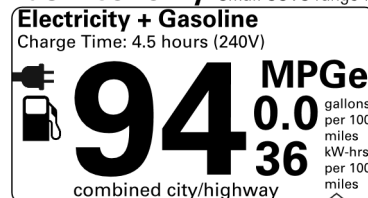

- For Full Product Details, Please Visit Toyota.com/RAV4Prime
 Full Tank of Gas

BASE MANUFACTURER'S SUGGESTED RETAIL PRICE \$43,865.00

OPTIONAL EQUIPMENT

FE	50 State Emissions	
CO	Weather & Moonroof Package - Heated Leather-Trimmed Steering Wheel, Rear Outboard Passenger Heated Seating, Rain-Sensing Variable Intermittent Windshield Wipers w/ De-Icer Function, & Power Tilt/Slide Moonroof	1,665.00
2T.	All Weather Floor Liners and Cargo Liner	329.00
3J.	Blackout Emblem Overlays	175.00
3T.	Roof Rack Cross Bars	315.00
D9.	Door Sill Protector	199.00
EF.	Rear Bumper Applique	69.00
MF.	Mudguard	155.00

Not Original - Copy

Created on 2024-12-04 11:06:34 (UTC)

EPA DOT Fuel Economy and Environment

Plug-In Hybrid Vehicle Electricity-Gasoline

Fuel Economy Small SUVs range from 14 to 118 MPGe. The best vehicle rates 140 MPGe.

You save \$4,500
 in fuel costs over 5 years compared to the average new vehicle.

Annual fuel cost

\$1,000

Fuel Economy & Greenhouse Gas Rating (tailpipe only) Smog Rating (tailpipe only)

This vehicle emits 72 grams CO₂ per mile. The best emits 0 grams per mile (tailpipe only). Producing and distributing fuel and electricity also create emissions; learn more at fueleconomy.gov.