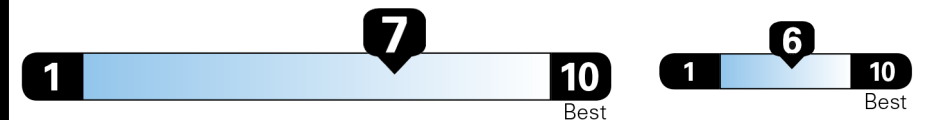

Fuel Economy & Greenhouse Gas Rating (tailpipe only) Smog Rating (tailpipe only)

This vehicle emits 224 grams CO₂ per mile. The best emits 0 grams per mile (tailpipe only). Producing and distributing fuel also create emissions; learn more at fueleconomy.gov.

Actual results will vary for many reasons, including driving conditions and how you drive and maintain your vehicle. The average new vehicle gets 28 MPG and costs $9,500 to fuel over 5 years. Cost estimates are based on 15,000 miles per year at $3.50 per gallon. MPGe is miles per gasoline gallon equivalent. Vehicle emissions are a significant cause of climate change and smog.

fueleconomy.gov

Calculate personalized estimates and compare vehicles

MANUFACTURER'S SUGGESTED RETAIL PRICE† $41,933.00

DELIVERY, PROCESSING AND HANDLING FEE 1,395.00

TOTAL SUGGESTED RETAIL PRICE $43,328.00

†Manufacturer's suggested retail price excludes delivery processing and handling fees, license and title fees, applicable federal, state and local taxes, and dealer and distributor options and accessories.

Delivered by Truck to: 45082
LOYALTY TOYOTA
2000 WALTHALL CENTER DR.
P.O. BOX 2189
CHESTER VA23831

TML2E1N1S0F0W0