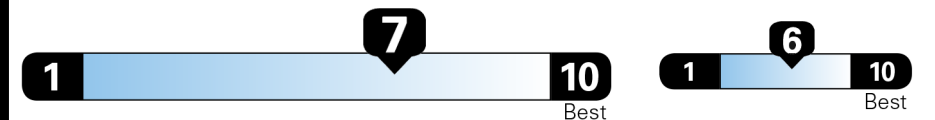

Fuel Economy & Greenhouse Gas Rating (tailpipe only) Smog Rating (tailpipe only)

This vehicle emits 224 grams CO₂ per mile. The best emits 0 grams per mile (tailpipe only). Producing and distributing fuel also create emissions; learn more at fuel economy.gov.

Actual results will vary for many reasons, including driving conditions and how you drive and maintain your vehicle. The average new vehicle gets 28 MPG and costs $9,500 to fuel over 5 years. Cost estimates are based on 15,000 miles per year at $3.50 per gallon. MPGe is miles per gasoline gallon equivalent. Vehicle emissions are a significant cause of climate change and smog.

fuel economy.gov

Calculate personalized estimates and compare vehicles

MANUFACTURER'S SUGGESTED RETAIL PRICE[†] $41,048.00

DELIVERY, PROCESSING AND HANDLING FEE 1,395.00

TOTAL SUGGESTED RETAIL PRICE $42,443.00

[†]Manufacturer's suggested retail price excludes delivery processing and handling fees, license and title fees, applicable federal, state and local taxes, and dealer and distributor options and accessories.

Delivered by Truck to: 36106
TOYOTA OF GLADSTONE
19375 SE MCLOUGHLIN BLVD.
GLADSTONE OR97027

TML1E1N1S0F0W0