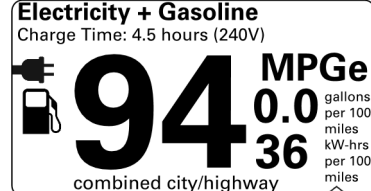

BASE MANUFACTURER'S SUGGESTED RETAIL PRICE \$47,560.00

OPTIONAL EQUIPMENT

FE	50 State Emissions	
CY	Weather Package - Heated Leather-Trimmed Steering Wheel & Rain-Sensing Variable Intermittent Windshield Wipers w/ De-Icer Function	375.00
HT	Heated Rear Seats - Rear Outboard Passenger Heated Seating	440.00
59.	Quick Charge Cables	70.00
3Z.	First Aid Kit	25.00
3T.	Roof Rack Cross Bars	315.00
3J.	Blackout Emblem Overlays	175.00
2T.	All Weather Floor Liners and Cargo Liner	309.00
1G.	Fog Light Accent	175.00
MF.	Mudguard	150.00
EF.	Rear Bumper Applique	69.00
D9.	Door Sill Protector	199.00
D5.	Door Edge Guard	155.00
BM.	Body Side Molding	250.00

Not Original - Copy

Created on 2024-11-07 23:52:03 (UTC)

EPA DOT Fuel Economy and Environment

Plug-In Hybrid Vehicle Electricity-Gasoline

Fuel Economy Small SUVs range from 14 to 123 MPGe. The best vehicle rates 140 MPGe.