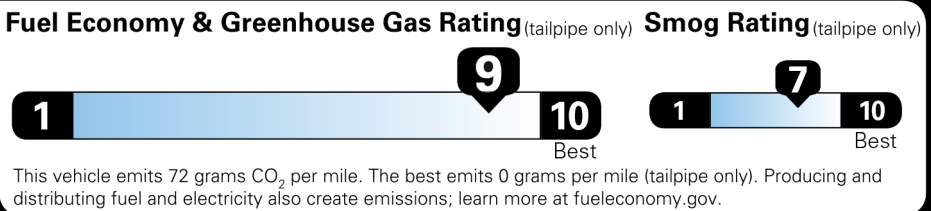

Not Original - Copy

Created on 2024-11-07 23:52:03 (UTC)

EPA DOT Fuel Economy and Environment

Plug-In Hybrid Vehicle Electricity-Gasoline

Fuel Economy Small SUVs range from 14 to 123 MPGe. The best vehicle rates 140 MPGe.

You save \$4,750
in fuel costs over 5 years compared to the average new vehicle.

Annual fuel cost \$1,000

Actual results will vary for many reasons, including driving conditions and how you drive and maintain your vehicle. The average new vehicle gets 28 MPG and costs \$9,750 to fuel over 5 years. Cost estimates are based on 15,000 miles per year at \$3.60 per gallon and \$0.15 per kW-hr. This is a dual fueled automobile. MPGe is miles per gasoline gallon equivalent. Vehicle emissions are a significant cause of climate change and smog.